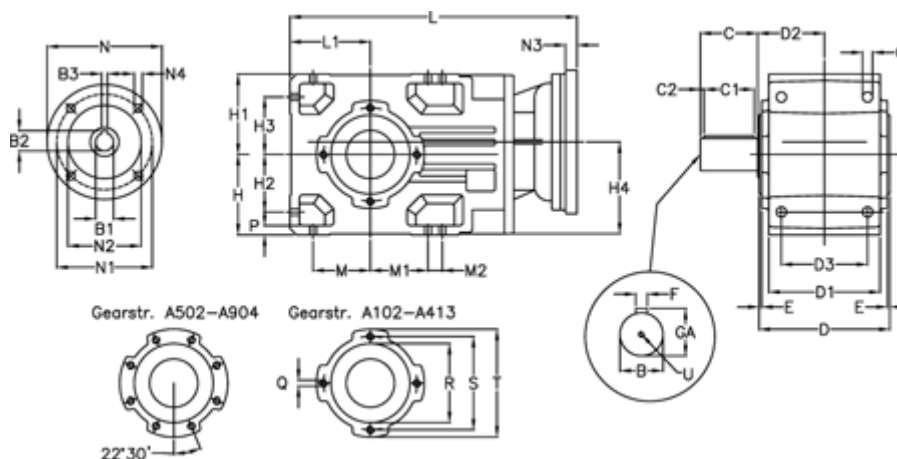

Article number: 29600202651235
 Description: Bevel helical gearbox
 A202UR-26,5-P90B5

Measures

B = 30	D1 = 110	H1 = 80	M2 = 0	Q = M8x15
B1 = 24	D2 = 73.0	H2 = 60	N = 200	R = 95
B2 = 27.3	D3 = 90	H3 = 60	N1 = 165	S = 115
B3 = 8	Description = A202UR-xx-P90 B5	H4 = 93.0	N2 = 130	T = 140
C = 60	E = 3.0	L = 325.5	N3 = -	U = M10x22
C1 = 50	F = 10	L1 = 80	N4 = M10x12	
C2 = 5.0	GA = 33	M = 60	O = 9.5	
D = 136	H = 80	M1 = 60	P = 9	